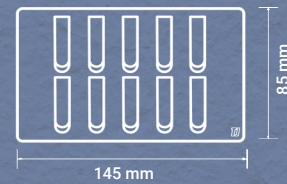

Specifications

Material
Polycarbonate

Color
White