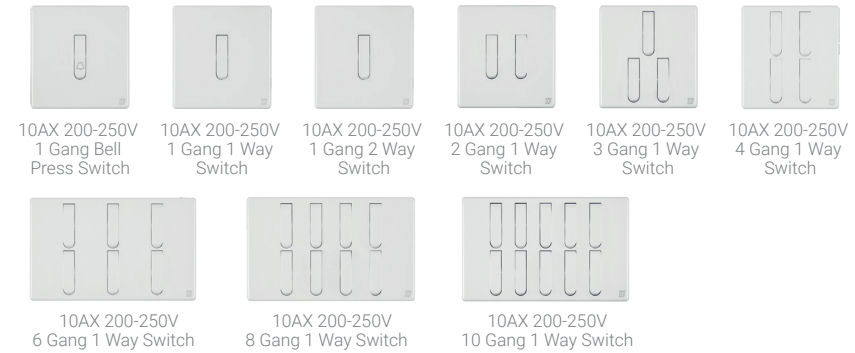

1 Gang TV
Co-Axial Outlet

2 Gang TV
Co-Axial Outlet

1 Gang
Telephone
Outlet with
Shutter

2 Gang
Telephone
Outlet with
Shutter

1 Gang TV
Co-Axial Outlet
& 1 Gang
Telephone
Outlet with
Shutter

1 Gang
Category 6 Data
Outlet with
Shutter

2 Gang
Category 6 Data
Outlet with
Shutter

LIGHT SWITCHES