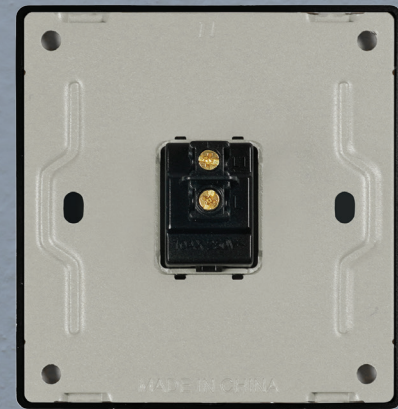

ALLURE

TIMELESS DESIGN

Specifications

Material
Polycarbonate

Color
BLACK

METAL BASE | PURE COPPER CONTACTS

LIGHT SWITCHES

COMBINATION SWITCHES

ELECTRICAL SOCKETS