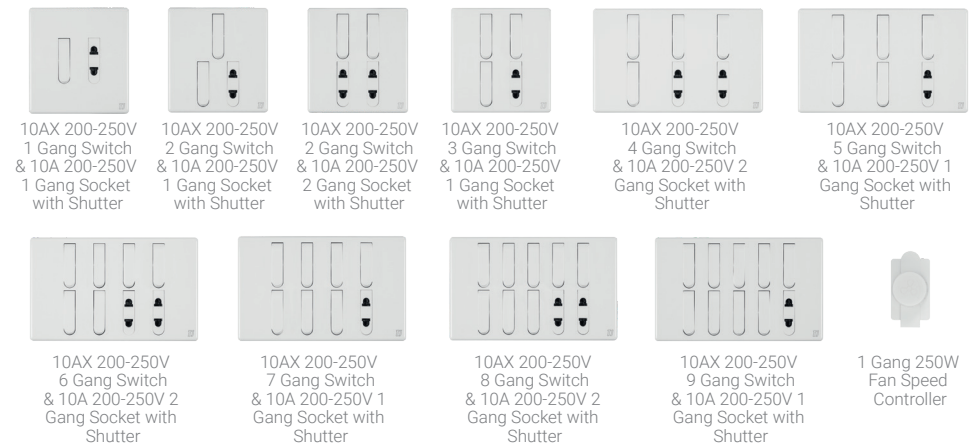

### Specifications

**Material**  
Polycarbonate

**Color**  
White

METAL BASE | PURE COPPER CONTACTS

## LIGHT SWITCHES

## COMBINATION SWITCHES