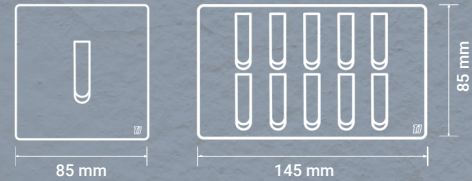

Specifications

Material
Polycarbonate

Color
BLACK

METAL BASE | PURE COPPER CONTACTS