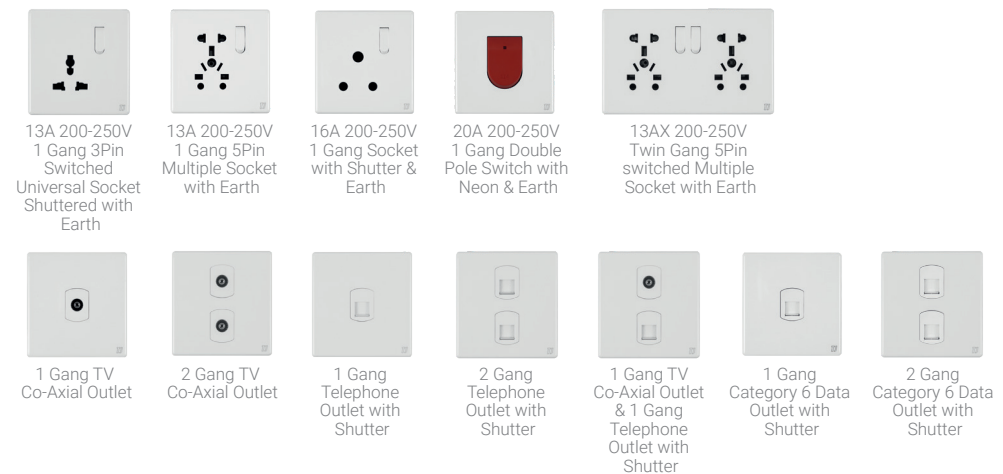

ELECTRICAL SOCKETS