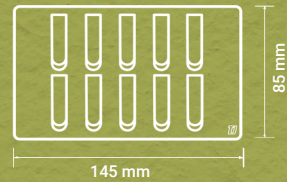

Specifications

Material
Polycarbonate

Color
GREY

METAL BASE | PURE COPPER CONTACTS

LIGHT SWITCHES

COMBINATION SWITCHES

ELECTRICAL SOCKETS