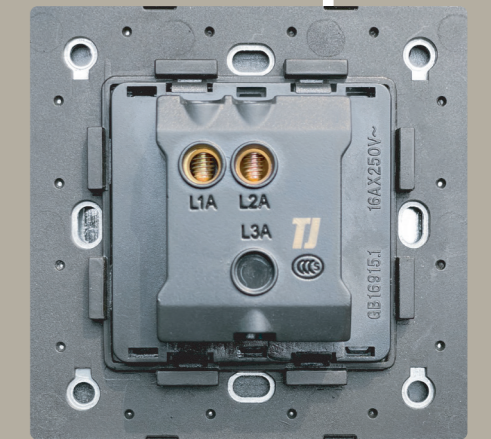

STAINLESS STEEL GOLD

INTRIGUING

TJ