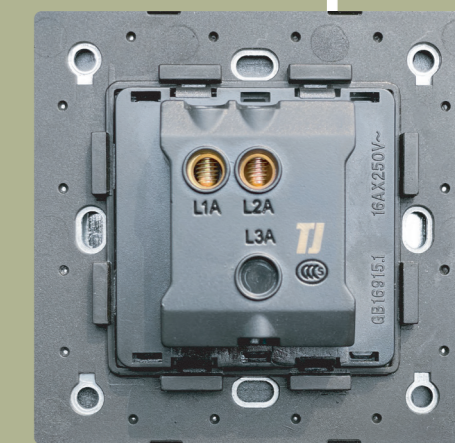

ANTIQUE LEATHER

MIX & MATCH