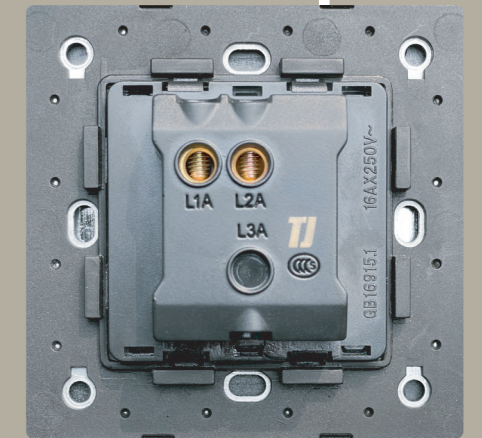

WHITE CRYSTAL SQUARE

TJ

SETTING
STANDARDS