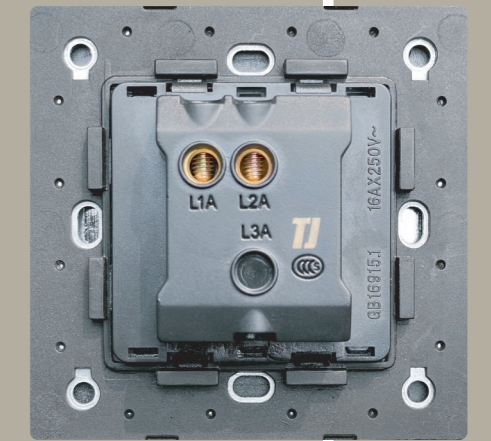

ANTIQUÉ METAL

BORN
ANTIQUÉ