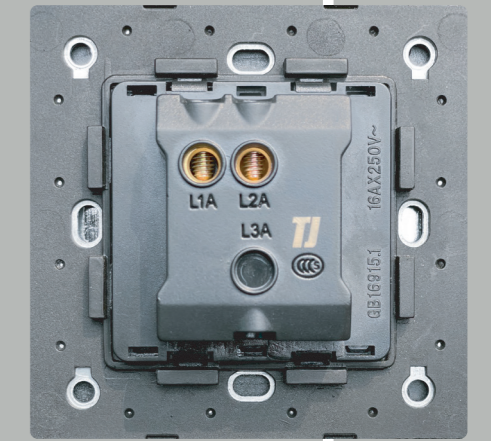

BLACK CRYSTAL SQUARE

CLARITY
AT ITS
BEST