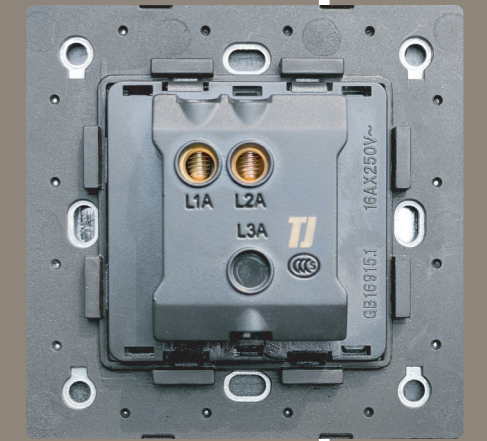

ANTIQUE METAL FULL BODY

MIGHTY
PRESENCE