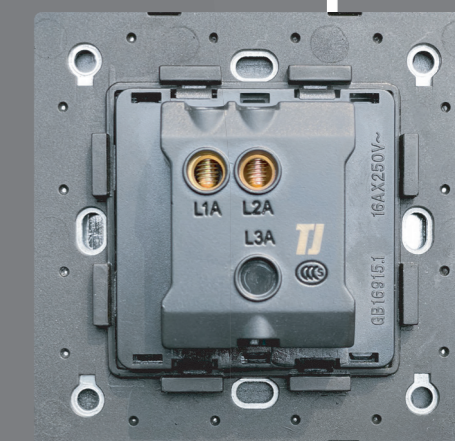

STAINLESS STEEL GREY

ALLURE