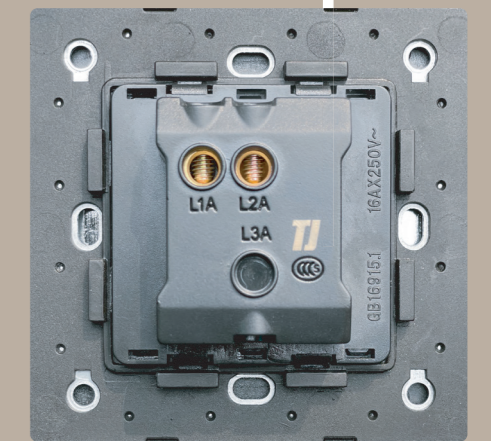

ALUMINIUM

HOT
ALUMINIUM
HIT