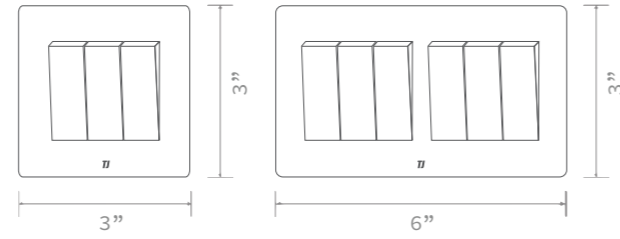

CUSTOMIZE ALL YOU WANT

SPECIFICATIONS

MATERIAL POLYCARBONATE
COLOR WHITE / GREY

GREY