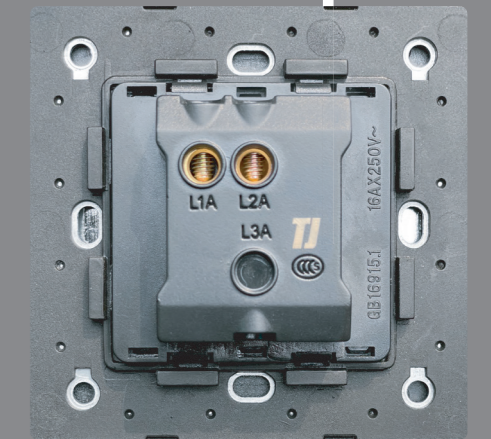

BLACK WOOD

EARTHY
ROOTS