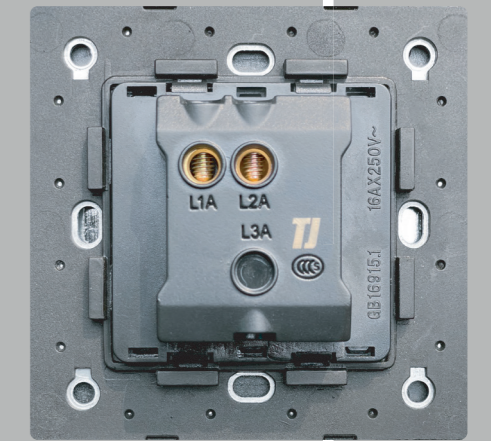

BROWN WOOD

RESTING
ROOTS IN
NATURE