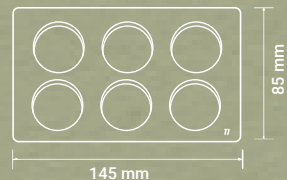

Specifications

Material
Polycarbonate

Color
Silver

METAL BASE | PURE COPPER CONTACTS

LIGHT SWITCHES

COMBINATION SWITCHES

ELECTRICAL SOCKETS