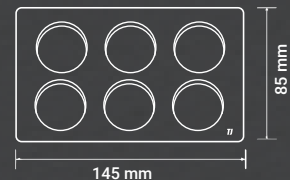

Specifications

Material
Polycarbonate

Color
Champagne

METAL BASE | PURE COPPER CONTACTS

LIGHT SWITCHES

10A 250V 1 Gang Waterproof Bell Press Switch

10A 250V 1 Gang Waterproof Bell Press Switch

10A 250V 1 Gang Bell Press Switch