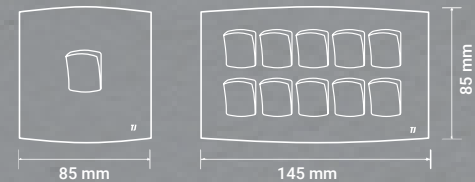

Specifications

Material
Polycarbonate

Color
White