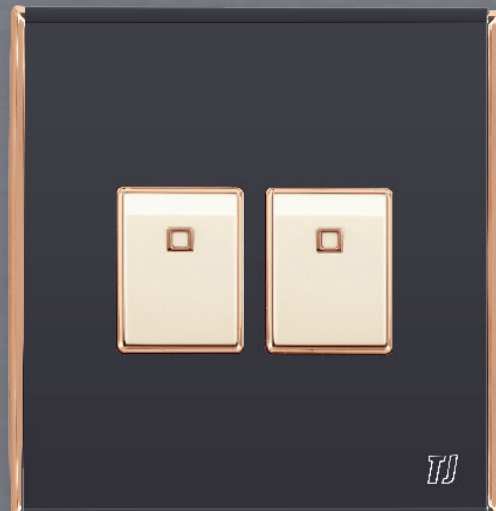

BELL

Rejuvenating basics with robust style and guaranteed durability. V Series is the ideal range for all kind of projects.

STYLING PARTNER