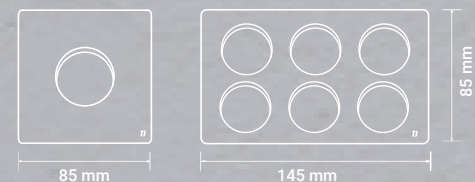

Specifications

Material
Polycarbonate

Color
Black