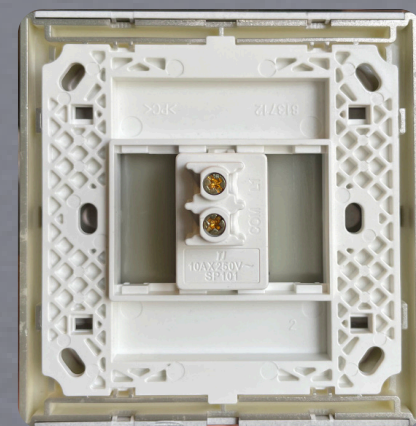

Specifications

Material
Polycarbonate

Color
Gray

METAL BASE | PURE COPPER CONTACTS