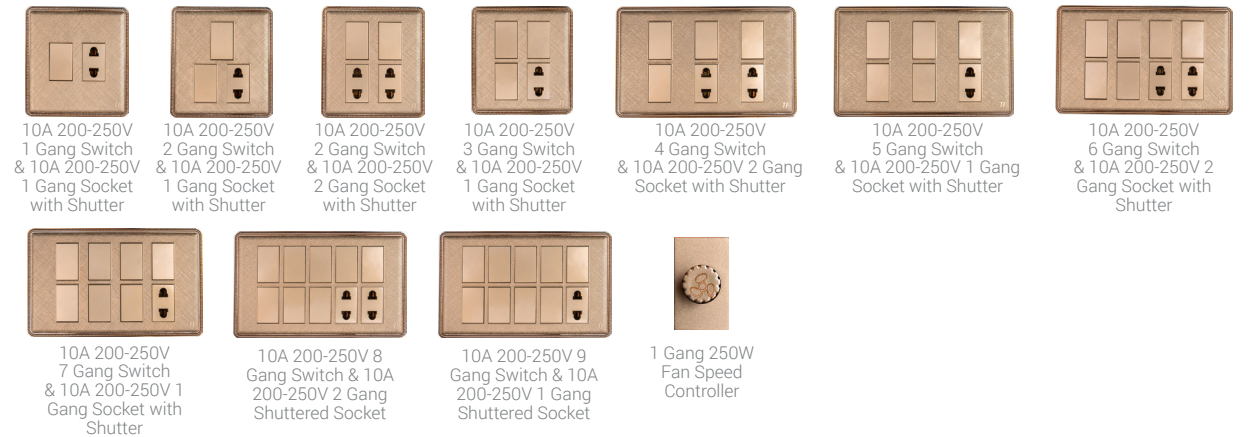

Material
Polycarbonate

Color
Gold

METAL BASE | PURE COPPER CONTACTS

LIGHT SWITCHES

COMBINATION SWITCHES

ELECTRICAL SOCKETS

ST

Rejuvenating basics with robust style and guaranteed durability. V Series is the ideal range for all kind of projects.