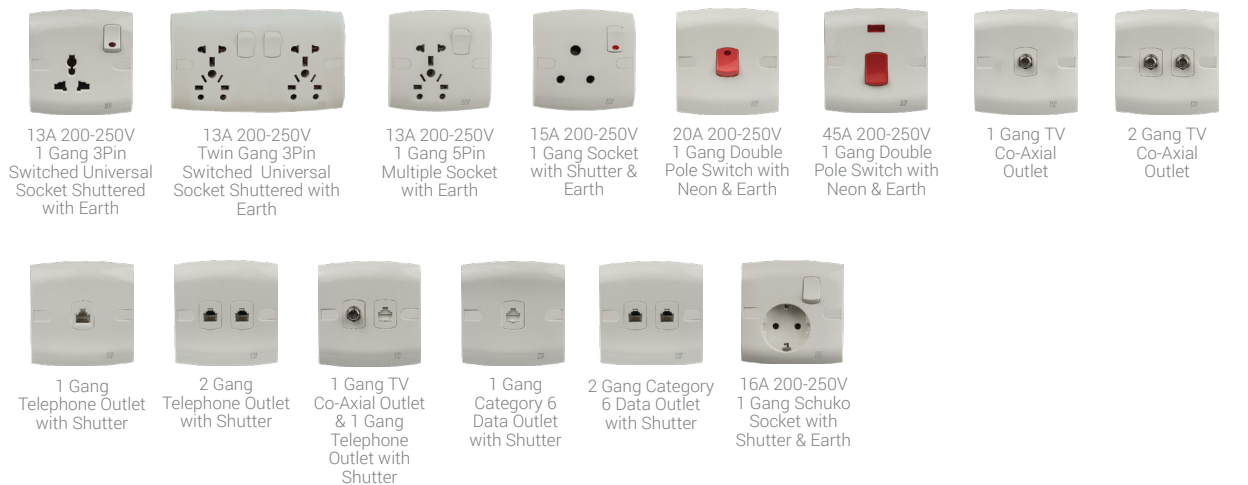

ELECTRICAL SOCKETS