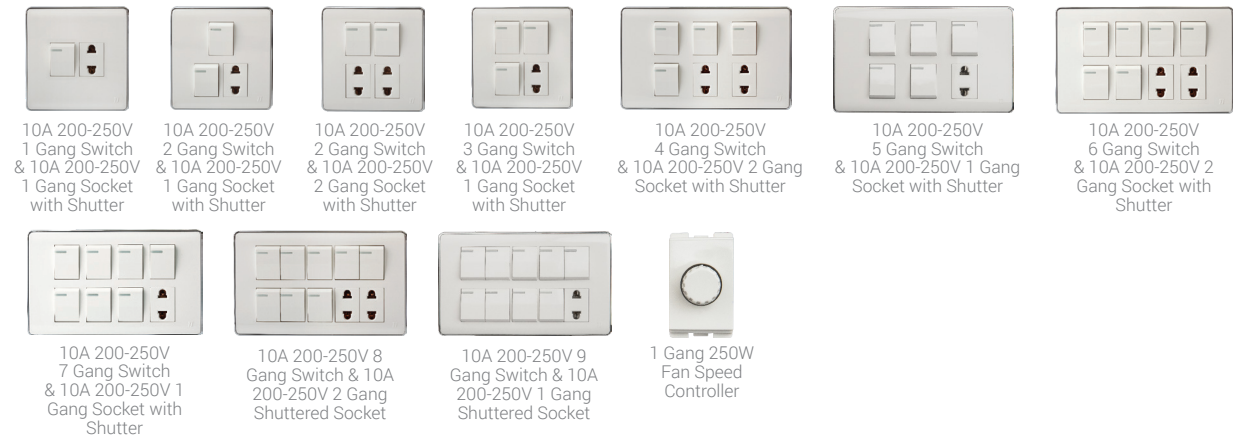

COMBINATION SWITCHES