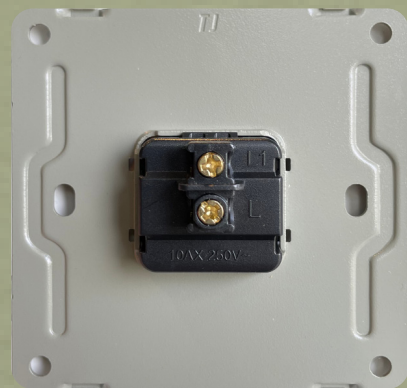

Specifications

Material
Polycarbonate

Color
Silver

METAL BASE | PURE COPPER CONTACTS

LIGHT SWITCHES

COMBINATION SWITCHES

ELECTRICAL SOCKETS