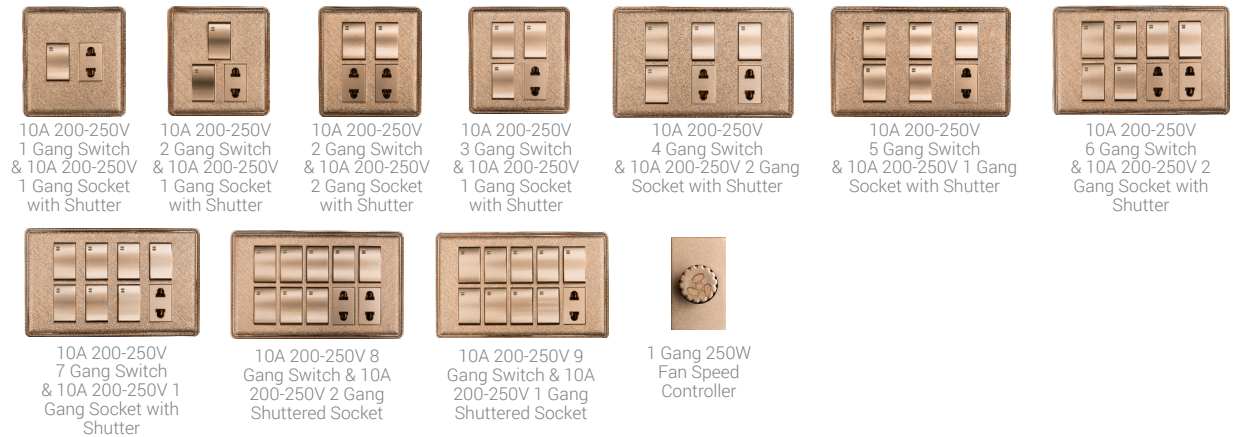

COMBINATION SWITCHES