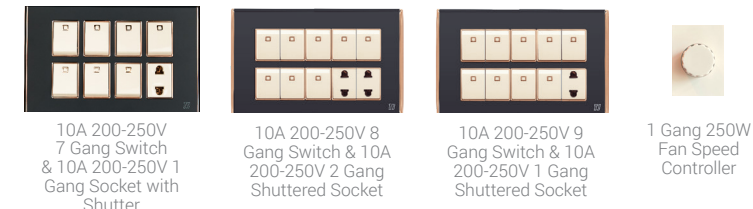

LIGHT SWITCHES

10A 200-250V 1 Gang Bell Press Switch
10A 200-250V 1 Gang 1 Way Switch
10A 200-250V 1 Gang 2 Way Switch
10A 200-250V 2 Gang 1 Way Switch
10A 200-250V 3 Gang 1 Way Switch
10A 200-250V 4 Gang 1 Way Switch

10A 200-250V 6 Gang 1 Way Switch
10A 200-250V 8 Gang 1 Way Switch
10A 200-250V 10 Gang 1 Way Switch

COMBINATION SWITCHES

10A 200-250V 1 Gang Switch & 10A 200-250V 1 Gang Socket with Shutter
10A 200-250V 2 Gang Switch & 10A 200-250V 1 Gang Socket with Shutter
10A 200-250V 2 Gang Switch & 10A 200-250V 2 Gang Socket with Shutter
10A 200-250V 3 Gang Switch & 10A 200-250V 1 Gang Socket with Shutter
10A 200-250V 4 Gang Switch & 10A 200-250V 2 Gang Socket with Shutter
10A 200-250V 5 Gang Switch & 10A 200-250V 1 Gang Socket with Shutter
10A 200-250V 6 Gang Switch & 10A 200-250V 2 Gang Socket with Shutter