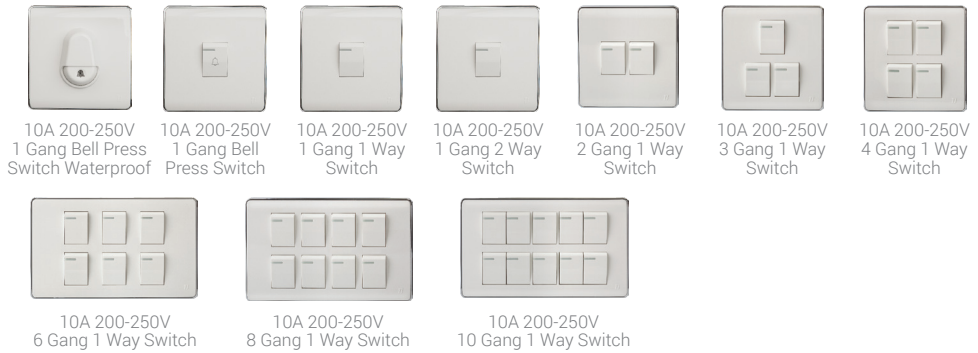

LIGHT SWITCHES