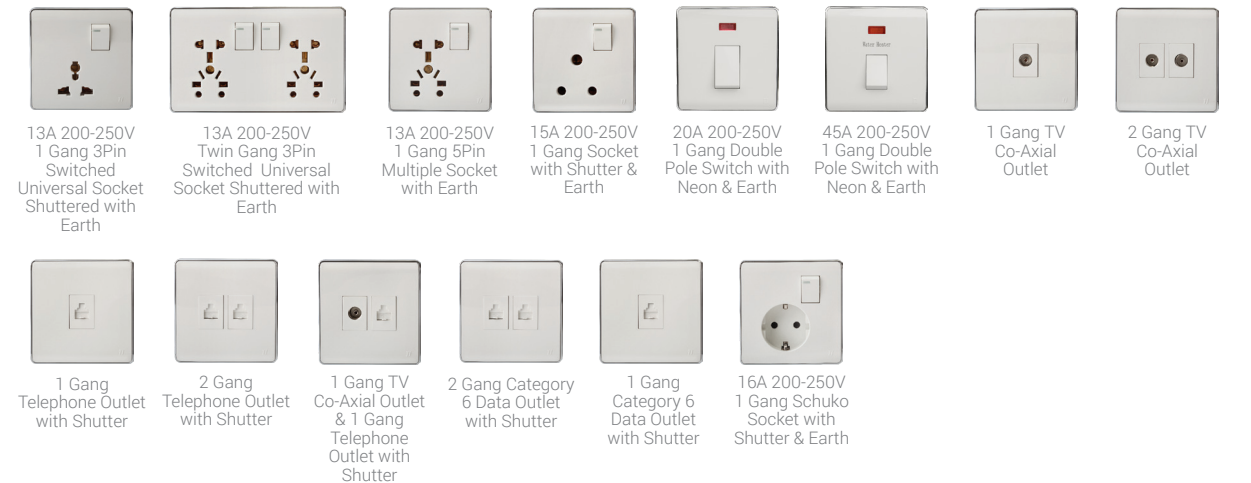

ELECTRICAL SOCKETS