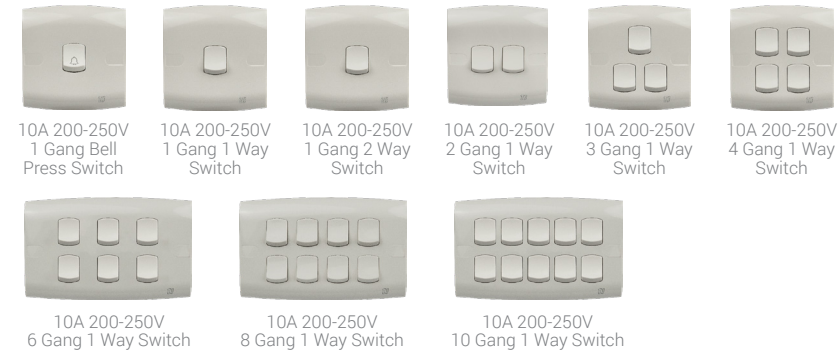

STYLING PARTNER

Specifications

Material
Polycarbonate

Color
White

METAL BASE | PURE COPPER CONTACTS

LIGHT SWITCHES

COMBINATION SWITCHES

ELECTRICAL SOCKETS