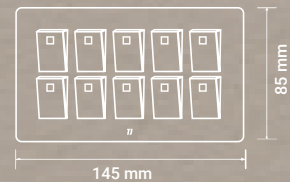

Specifications

Material
Polycarbonate

Color
Brown

METAL BASE | PURE COPPER CONTACTS

LIGHT SWITCHES

10A 200-250V
1 Gang Bell
Press Switch

10A 200-250V
1 Gang 1 Way
Switch

10A 200-250V
1 Gang 2 Way
Switch

10A 200-250V
2 Gang 1 Way
Switch

10A 200-250V
3 Gang 1 Way
Switch

10A 200-250V
4 Gang 1 Way
Switch

10A 200-250V
6 Gang 1 Way Switch

10A 200-250V
8 Gang 1 Way Switch

10A 200-250V
10 Gang 1 Way Switch

COMBINATION SWITCHES

10A 200-250V
1 Gang Switch
& 10A 200-250V
1 Gang Socket
with Shutter

10A 200-250V
2 Gang Switch
& 10A 200-250V
1 Gang Socket
with Shutter

10A 200-250V
2 Gang Switch
& 10A 200-250V
2 Gang Socket
with Shutter

10A 200-250V
3 Gang Switch
& 10A 200-250V
1 Gang Socket
with Shutter

10A 200-250V
4 Gang Switch
& 10A 200-250V 2 Gang
Socket with Shutter

10A 200-250V
5 Gang Switch
& 10A 200-250V 1 Gang
Socket with Shutter

10A 200-250V
6 Gang Switch
& 10A 200-250V 2
Gang Socket with
Shutter

10A 200-250V
7 Gang Switch
& 10A 200-250V 1
Gang Socket with
Shutter

10A 200-250V
8 Gang Switch
& 10A 200-250V 2
Gang Socket with
Shutter

10A 200-250V
7 Gang Switch
& 10A 200-250V 1
Gang Socket with
Shutter

10A 200-250V 8
Gang Switch & 10A
200-250V 2 Gang
Shuttered Socket

10A 200-250V 9
Gang Switch & 10A
200-250V 1 Gang
Shuttered Socket

1 Gang 250W
Fan Speed
Controller

ELECTRICAL SOCKETS

13A 200-250V
1 Gang 3Pin
Switched
Universal Socket
Shuttered with
Earth

13A 200-250V
Twin Gang 3Pin
Switched Universal
Socket Shuttered with
Earth

13A 200-250V
1 Gang 5Pin
Multiple Socket
with Earth

15A 200-250V
1 Gang Socket
with Shutter &
Earth

20A 200-250V
1 Gang Double
Pole Switch with
Neon & Earth

45A 200-250V
1 Gang Double
Pole Switch with
Neon & Earth

1 Gang TV
Co-Axial
Outlet

2 Gang TV
Co-Axial
Outlet

1 Gang
Telephone Outlet
with Shutter

2 Gang
Telephone Outlet
with Shutter

1 Gang TV
Co-Axial Outlet
& 1 Gang
Telephone
Outlet with
Shutter