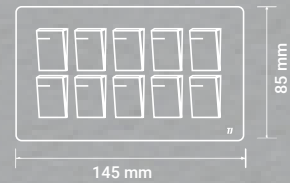

Specifications

Material
Polycarbonate

Color
White

METAL BASE | PURE COPPER CONTACTS