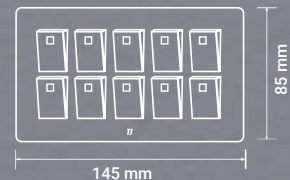

Specifications

Material
Polycarbonate

Color
Gray

METAL BASE | PURE COPPER CONTACTS