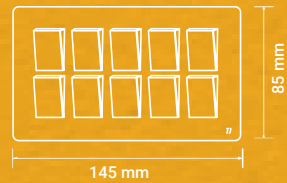

Specifications

Material
Polycarbonate

Color
White

METAL BASE | PURE COPPER CONTACTS

LIGHT SWITCHES

10A 200-250V
1 Gang Bell
Press Switch

10A 200-250V
1 Gang 1 Way
Switch

10A 200-250V
1 Gang 2 Way
Switch