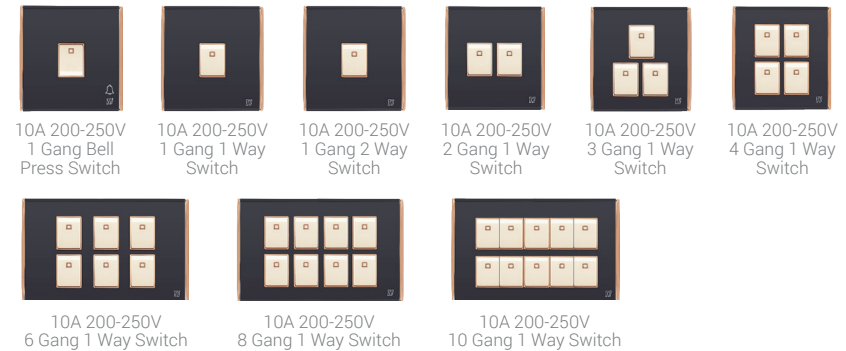

LIGHT SWITCHES

10A 200-250V 1 Gang Bell Press Switch
10A 200-250V 1 Gang 1 Way Switch
10A 200-250V 1 Gang 2 Way Switch
10A 200-250V 2 Gang 1 Way Switch
10A 200-250V 3 Gang 1 Way Switch
10A 200-250V 4 Gang 1 Way Switch

10A 200-250V 6 Gang 1 Way Switch
10A 200-250V 8 Gang 1 Way Switch
10A 200-250V 10 Gang 1 Way Switch

COMBINATION SWITCHES

10A 200-250V 1 Gang Switch & 10A 200-250V 1 Gang Socket with Shutter
10A 200-250V 2 Gang Switch & 10A 200-250V 1 Gang Socket with Shutter
10A 200-250V 2 Gang Switch & 10A 200-250V 2 Gang Socket with Shutter
10A 200-250V 3 Gang Switch & 10A 200-250V 1 Gang Socket with Shutter
10A 200-250V 4 Gang Switch & 10A 200-250V 2 Gang Socket with Shutter
10A 200-250V 5 Gang Switch & 10A 200-250V 1 Gang Socket with Shutter
10A 200-250V 6 Gang Switch & 10A 200-250V 2 Gang Socket with Shutter