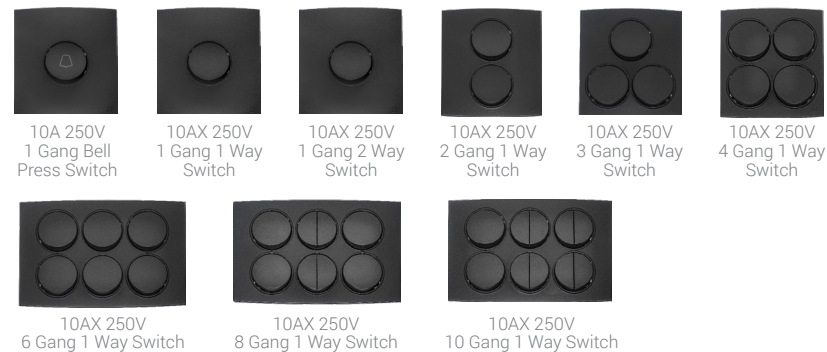

STYLING PARTNER

Specifications

Material
Polycarbonate

Color
Black

METAL BASE | PURE COPPER CONTACTS

LIGHT SWITCHES

COMBINATION SWITCHES

ELECTRICAL SOCKETS