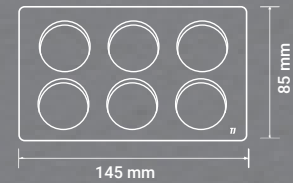

Specifications

Material
Polycarbonate

Color
White

METAL BASE | PURE COPPER CONTACTS

LIGHT SWITCHES

COMBINATION SWITCHES

ELECTRICAL SOCKETS