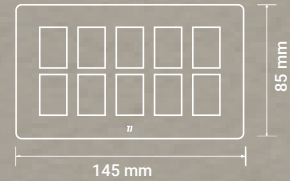

Specifications

Material
Polycarbonate

Color
Gold