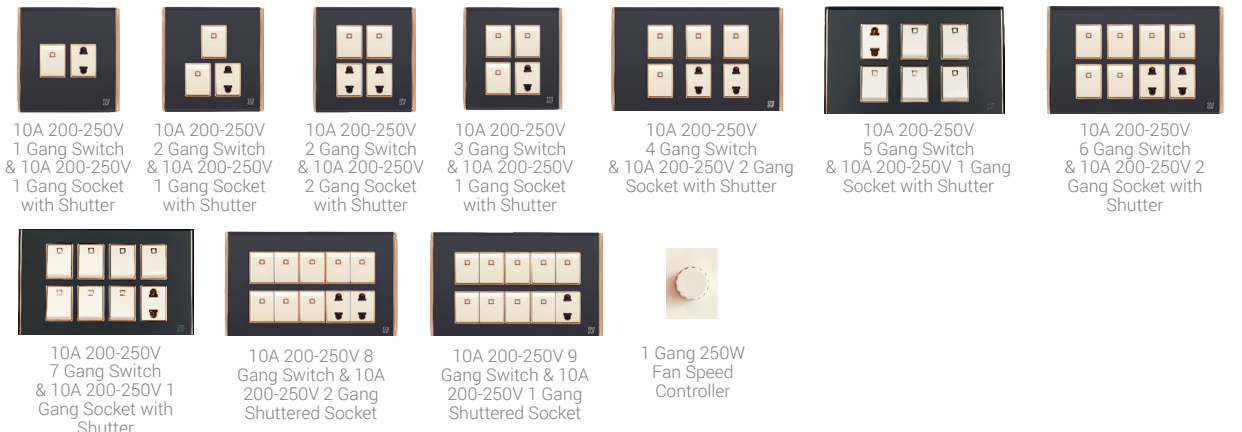

LIGHT SWITCHES

10A 200-250V 1 Gang Bell Press Switch
10A 200-250V 1 Gang 1 Way Switch
10A 200-250V 1 Gang 2 Way Switch
10A 200-250V 2 Gang 1 Way Switch
10A 200-250V 3 Gang 1 Way Switch
10A 200-250V 4 Gang 1 Way Switch

10A 200-250V 6 Gang 1 Way Switch
10A 200-250V 8 Gang 1 Way Switch
10A 200-250V 10 Gang 1 Way Switch

COMBINATION SWITCHES

10A 200-250V 1 Gang Switch & 10A 200-250V 1 Gang Socket with Shutter
10A 200-250V 2 Gang Switch & 10A 200-250V 1 Gang Socket with Shutter
10A 200-250V 2 Gang Switch & 10A 200-250V 2 Gang Socket with Shutter
10A 200-250V 3 Gang Switch & 10A 200-250V 1 Gang Socket with Shutter
10A 200-250V 4 Gang Switch & 10A 200-250V 2 Gang Socket with Shutter
10A 200-250V 5 Gang Switch & 10A 200-250V 1 Gang Socket with Shutter
10A 200-250V 6 Gang Switch & 10A 200-250V 2 Gang Socket with Shutter