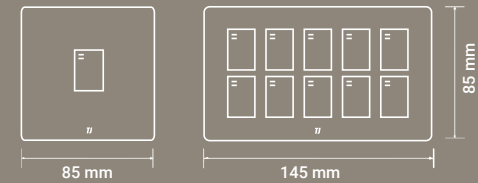

Specifications

Material
Polycarbonate

Color
Gold