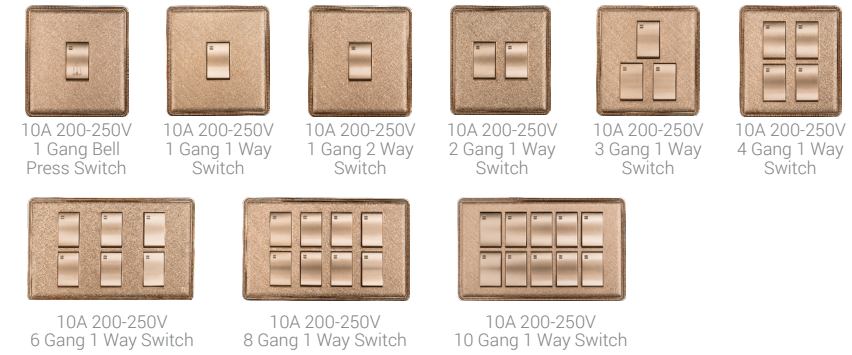

LIGHT SWITCHES