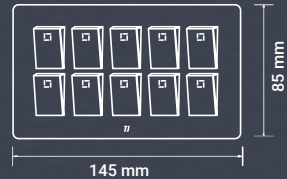

Specifications

Material
Polycarbonate

Color
White

METAL BASE | PURE COPPER CONTACTS