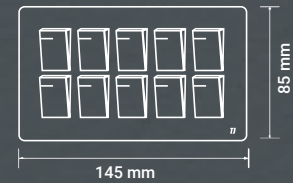

Specifications

Material
Polycarbonate

Color
Gold