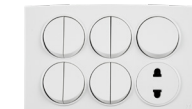

10AX 250V 2 Gang Switch & 10A 250V 2 Gang Socket with Shutter

10AX 250V 3 Gang Switch & 10A 250V 1 Gang Socket with Shutter

10AX 250V 4 Gang Switch & 10A 250V 2 Gang Socket with Shutter

10AX 250V 9 Gang Switch & 10A 250V 1 Gang Shuttered Socket