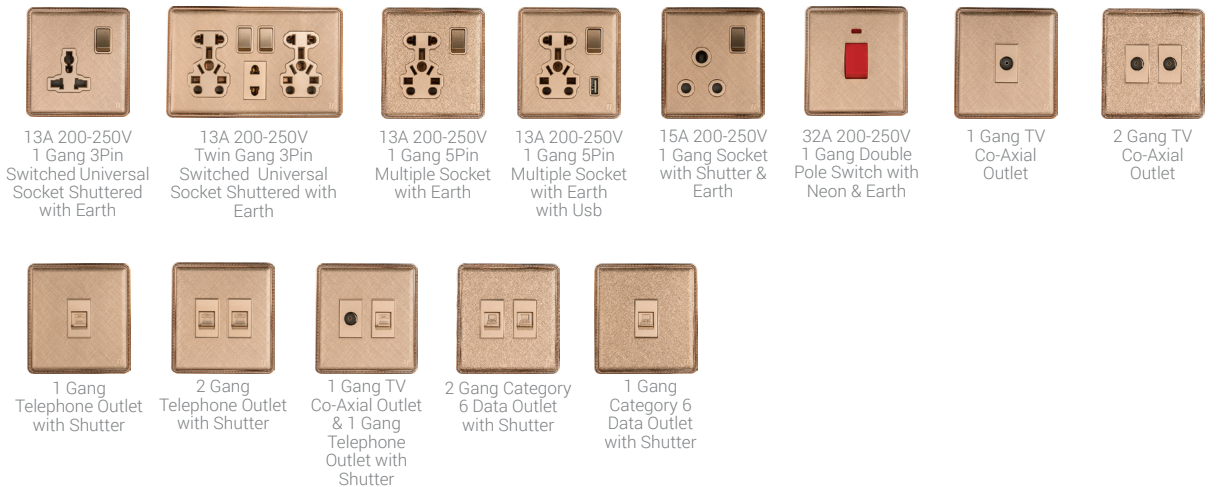

Material
Polycarbonate

Color
Gold

METAL BASE | PURE COPPER CONTACTS

LIGHT SWITCHES

COMBINATION SWITCHES

ELECTRICAL SOCKETS

VLS

SIMPLY MODERN

10A 200-250V
2 Gang 1 Way
Switch

10A 200-250V
3 Gang 1 Way
Switch

10A 200-250V
4 Gang 1 Way
Switch

10A 200-250V
6 Gang 1 Way Switch

10A 200-250V
8 Gang 1 Way Switch

10A 200-250V
10 Gang 1 Way Switch

COMBINATION SWITCHES