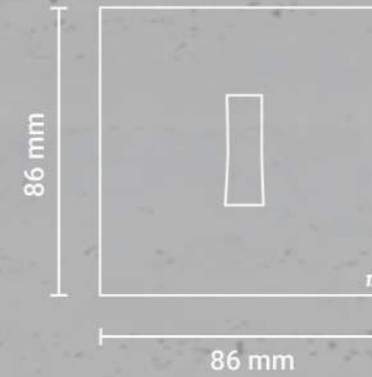

1Gang
Telephone Outlet
with Shutter

1Gang
Category 6
Data Outlet
with Shutter

20W
Fast Charge
USB+Type-C

SERENE

Installation Guide

Specifications

Material: Stainless Steel Color: Chrome

METAL BASE
PURE COPPER CONTACTS