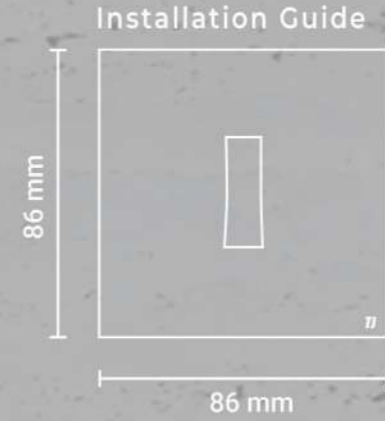

45A 250V
1 Gang Double
Pole Switch
with
Neon & Earth

1Gang
Telephone
Outlet
with Shutter

1Gang
Category 6
Data Outlet
with Shutter

20W
Fast Charge
USB+Type-C

SERENE

Specifications

Material: Stainless Steel Color: Bronze