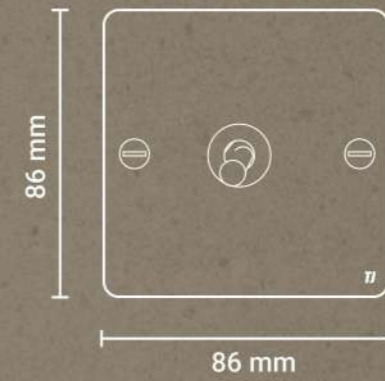

Specifications

Material: Stainless Steel
Color: Black

METAL BASE
PURE COPPER CONTACTS

LIGHT SWITCHES

- 10AX 250V 1 Gang 2 Way Switch
- 10AX 250V 1 Gang 2 Way Switch
- 10AX 250V 2 Gang 2 Way Switch
- 10AX 250V 3 Gang 2 Way Switch
- 10AX 250V 4 Gang 2 Way Switch
- 10AX 250V 6 Gang 2 Way Switch

COMBINATION SWITCHES

- 1 Gang 1000W Light Dimmer
- 1 Gang Fan Speed Controller
- 2 Gang Fan Speed Controller

ELECTRICAL SOCKETS

- 13A 250V 1 Gang 3 Pin Switched Universal Socket Shuttered with Earth
- 13A 250V Twin Gang 3 Pin Switched Universal Socket Shuttered with Earth
- 15A 250V 1 Gang Socket with Shutter & Earth
- 45A 250V 1 Gang Double Pole Switch with Neon & Earth
- 1Gang Telephone Outlet with Shutter
- 1Gang Category 6 Data Outlet with Shutter
- 20W Fast Charge USB+Type-C

Installation Guide

Specifications

Material: Stainless Steel
Color: Gold

METAL BASE
PURE COPPER CONTACTS

LIGHT SWITCHES

- 10AX 250V 1 Gang Bell Press Switch
- 10AX 250V 1 Gang 2 Way Switch
- 10AX 250V 2 Gang 2 Way Switch
- 10AX 250V 3 Gang 2 Way Switch
- 10AX 250V 4 Gang 2 Way Switch
- 10AX 250V 6 Gang 2 Way Switch