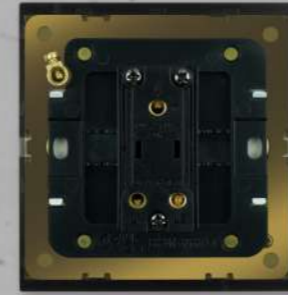

Specifications

Material: Stainless Steel
Color: Black

METAL BASE
PURE COPPER CONTACTS

LIGHT SWITCHES

- 10AX 250V 1 Gang 2 Way Switch
- 10AX 250V 1 Gang 2 Way Switch
- 10AX 250V 2 Gang 2 Way Switch
- 10AX 250V 3 Gang 2 Way Switch
- 10AX 250V 4 Gang 2 Way Switch
- 10AX 250V 6 Gang 2 Way Switch

Installation Guide

Specifications

Material: Stainless Steel
Color: Gold

METAL BASE
PURE COPPER CONTACTS

LIGHT SWITCHES

- 10AX 250V 1 Gang Bell Press Switch
- 10AX 250V 1 Gang 2 Way Switch
- 10AX 250V 2 Gang 2 Way Switch
- 10AX 250V 3 Gang 2 Way Switch
- 10AX 250V 4 Gang 2 Way Switch
- 10AX 250V 6 Gang 2 Way Switch

COMBINATION SWITCHES

- 1 Gang 1000W Light Dimmer
- 1 Gang Fan Speed Controller
- 2 Gang Fan Speed Controller

ELECTRICAL SOCKETS

- 13A 250V 1 Gang 3 Pin Switched Universal Socket Shuttered with Earth
- 13A 250V Twin Gang 3 Pin Switched Universal Socket Shuttered with Earth
- 15A 250V 1 Gang Socket with Shutter & Earth
- 45A 250V 1 Gang Double Pole Switch with Neon & Earth
- 1Gang Telephone Outlet with Shutter
- 1Gang Category 6 Data Outlet with Shutter
- 20W Fast Charge USB+Type-C

TITAN

Installation Guide

Specifications

Material: Stainless Steel Color: White

METAL BASE
PURE COPPER CONTACTS

LIGHT SWITCHES

10AX 250V
1 Gang Bell
Press Switch

10AX 250V
1 Gang 2 Way
Switch