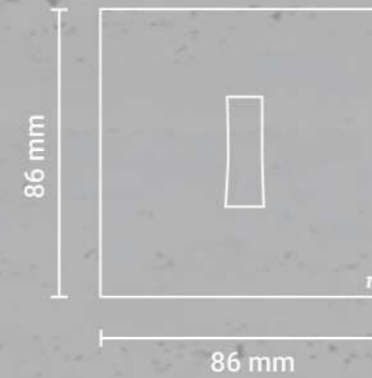

Installation Guide

Specifications

Material: Stainless Steel   Color: Rose Gold

METAL BASE
PURE COPPER CONTACTS

LIGHT SWITCHES

10AX 250V
1 Gang Bell
Press Switch

10AX 250V
1 Gang 2 Way
Switch

10AX 250V
2 Gang 2 Way
Switch

10AX 250V
3 Gang 2 Way
Switch

10AX 250V
4 Gang 2 Way
Switch

10AX 250V
6 Gang 2 Way
Switch

COMBINATION SWITCHES

1 Gang 1000W
Light Dimmer

1 Gang
Fan Speed
Controller

2 Gang
Fan Speed
Controller

ELECTRICAL SOCKETS

13A 250V
1 Gang 3 Pin
Switched
Universal Socket
Shuttered with
Earth

13A 250V
Twin Gang 3 Pin
Switched Universal
Socket
Shuttered with Earth

15A 250V
1 Gang Socket
with
Shutter & Earth

45A 250V
1 Gang
Double Pole
Switch with
Neon & Earth

1Gang
Telephone
Outlet
with Shutter

1Gang
Category 6
Data Outlet
with Shutter

20W
Fast Charge
USB+Type-C

SERENE