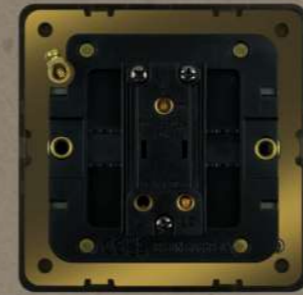

Specifications

Material: Stainless Steel
Color: Black

METAL BASE
PURE COPPER CONTACTS

LIGHT SWITCHES

- 10AX 250V 1 Gang 2 Way Switch
- 10AX 250V 1 Gang 2 Way Switch
- 10AX 250V 2 Gang 2 Way Switch
- 10AX 250V 3 Gang 2 Way Switch
- 10AX 250V 4 Gang 2 Way Switch
- 10AX 250V 6 Gang 2 Way Switch

COMBINATION SWITCHES

- 1 Gang 1000W Light Dimmer
- 1 Gang Fan Speed Controller
- 2 Gang Fan Speed Controller

ELECTRICAL SOCKETS

- 13A 250V 1 Gang 3 Pin Switched Universal Socket Shuttered with Earth
- 13A 250V Twin Gang 3 Pin Switched Universal Socket Shuttered with Earth
- 15A 250V 1 Gang Socket with Shutter & Earth
- 45A 250V 1 Gang Double Pole Switch with Neon & Earth
- 1Gang Telephone Outlet with Shutter
- 1Gang Category 6 Data Outlet with Shutter
- 20W Fast Charge USB+Type-C

Installation Guide

Specifications

Material: Stainless Steel
Color: Gold

METAL BASE
PURE COPPER CONTACTS

LIGHT SWITCHES

- 10AX 250V 1 Gang Bell Press Switch
- 10AX 250V 1 Gang 2 Way Switch
- 10AX 250V 2 Gang 2 Way Switch
- 10AX 250V 3 Gang 2 Way Switch
- 10AX 250V 4 Gang 2 Way Switch
- 10AX 250V 6 Gang 2 Way Switch

Installation Guide

Specifications

Material: Stainless Steel Color: Rose Gold

METAL BASE
PURE COPPER CONTACTS

LIGHT SWITCHES

10AX 250V
1 Gang Bell
Press Switch

10AX 250V
1 Gang 2 Way
Switch

10AX 250V
2 Gang 2 Way
Switch