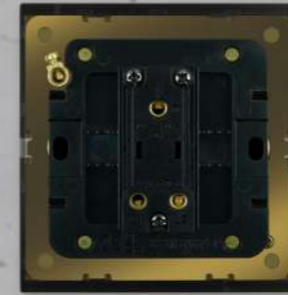

1 Gang 1000W
Light Dimmer

1 Gang
Fan Speed
Controller

2 Gang
Fan Speed
Controller

ELECTRICAL SOCKETS

13A 250V
1 Gang 3 Pin
Switched
Universal Socket
Shuttered with
Earth

13A 250V
Twin Gang 3 Pin
Switched Universal
Socket
Shuttered with Earth

15A 250V
1 Gang Socket
with
Shutter & Earth

45A 250V
1 Gang
Double Pole
Switch with
Neoh & Earth

1Gang
Telephone
Outlet
with Shutter

1Gang
Category 6
Data Outlet
with Shutter

20W
Fast Charge
USB+Type-C

SERENE

Installation Guide

Specifications

Material: Stainless Steel Color: Rose Gold

METAL BASE
PURE COPPER CONTACTS

LIGHT SWITCHES

10AX 250V
1 Gang Bell
Press Switch

10AX 250V
1 Gang 2 Way
Switch

10AX 250V
2 Gang 2 Way
Switch