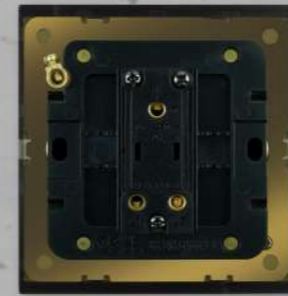

Installation Guide

Specifications

Material: Stainless Steel
Color: Gold

METAL BASE
PURE COPPER CONTACTS

LIGHT SWITCHES

- 10AX 250V 1 Gang Bell Press Switch
- 10AX 250V 1 Gang 2 Way Switch
- 10AX 250V 2 Gang 2 Way Switch
- 10AX 250V 3 Gang 2 Way Switch
- 10AX 250V 4 Gang 2 Way Switch
- 10AX 250V 6 Gang 2 Way Switch

ELECTRICAL SOCKETS

13A 250V
1 Gang 3 Pin
Switched
Universal Socket
Shuttered with
Earth

13A 250V
Twin Gang 3 Pin
Switched Universal
Socket
Shuttered with
Earth

16A 250V
1 Gang Socket
with
Shutter & Earth

45A 250V
1 Gang Double
Pole Switch
with
Neon & Earth

1Gang
Telephone
Outlet
with Shutter

1Gang
Category 6
Data Outlet
with Shutter

20W
Fast Charge
USB+Type-C

SERENE

Specifications

Material: Stainless Steel Color: Bronze

METAL BASE
PURE COPPER CONTACTS

SERENE

LIGHT SWITCHES

- 10AX 250V 1 Gang Bell Press Switch
- 10AX 250V 1 Gang 2 Way Switch
- 10AX 250V 2 Gang 2 Way Switch
- 10AX 250V 3 Gang 2 Way Switch
- 10AX 250V 4 Gang 2 Way Switch
- 10AX 250V 6 Gang 2 Way Switch