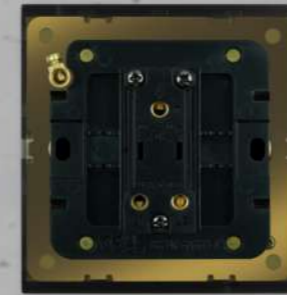

Installation Guide

Specifications

Material: Stainless Steel
Color: Gold

METAL BASE
PURE COPPER CONTACTS

LIGHT SWITCHES

- 10AX 250V 1 Gang Bell Press Switch
- 10AX 250V 1 Gang 2 Way Switch
- 10AX 250V 2 Gang 2 Way Switch
- 10AX 250V 3 Gang 2 Way Switch
- 10AX 250V 4 Gang 2 Way Switch
- 10AX 250V 6 Gang 2 Way Switch

METAL BASE
PURE COPPER CONTACTS

SERENE

LIGHT SWITCHES

- 10AX 250V 1 Gang Bell Press Switch
- 10AX 250V 1 Gang 2 Way Switch
- 10AX 250V 2 Gang 2 Way Switch
- 10AX 250V 3 Gang 2 Way Switch
- 10AX 250V 4 Gang 2 Way Switch
- 10AX 250V 6 Gang 2 Way Switch

COMBINATION SWITCHES

- 1 Gang 1000W Light Dimmer
- 1 Gang Fan Speed Controller
- 2 Gang Fan Speed Controller

ELECTRICAL SOCKETS

- 13A 250V 1 Gang 3 Pin Switched Universal Socket Shuttered with Earth
- 13A 250V Twin Gang 3 Pin Switched Universal Socket Shuttered with Earth
- 15A 250V 1 Gang Socket with Shutter & Earth
- 45A 250V 1 Gang Double Pole Switch with Neon & Earth
- 1Gang Telephone Outlet with Shutter
- 1Gang Category 6 Data Outlet with Shutter
- 20W Fast Charge USB+Type-C

Installation Guide

Specifications

Material: Stainless Steel Color: Matte Black

METAL BASE
PURE COPPER CONTACTS

LIGHT SWITCHES

10AX 250V
1 Gang Bell
Press Switch

10AX 250V
1 Gang 2 Way
Switch

10AX 250V
2 Gang 2 Way
Switch