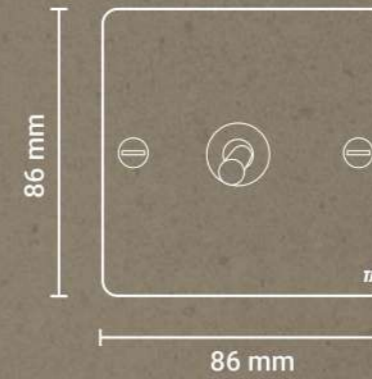

Installation Guide