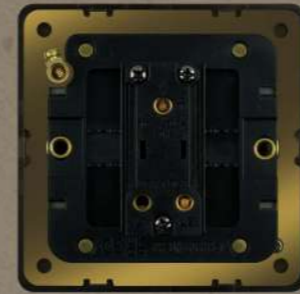

Installation Guide

Specifications

Material: Stainless Steel
Color: Silver

METAL BASE
PURE COPPER CONTACTS

LIGHT SWITCHES

COMBINATION SWITCHES

ELECTRICAL SOCKETS

TITAN