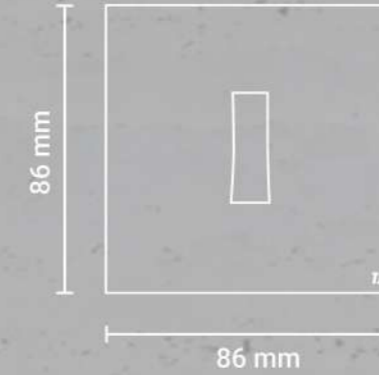

Installation Guide

Specifications

Material: Stainless Steel   Color: Matte Black

METAL BASE
PURE COPPER CONTACTS

LIGHT SWITCHES

10AX 250V
1 Gang Bell
Press Switch

10AX 250V
1 Gang 2 Way
Switch

10AX 250V
2 Gang 2 Way
Switch

10AX 250V
3 Gang 2 Way
Switch

10AX 250V
4 Gang 2 Way
Switch

10AX 250V
6 Gang 2 Way
Switch

COMBINATION SWITCHES

1 Gang 1000W
Light Dimmer

1 Gang
Fan Speed
Controller

2 Gang
Fan Speed
Controller

ELECTRICAL SOCKETS

13A 250V
1 Gang 3 Pin
Switched
Universal Socket
Shuttered with
Earth

13A 250V
Twin Gang 3 Pin
Switched Universal
Socket
Shuttered with
Earth

15A 250V
1 Gang Socket
with
Shutter &
Earth

45A 250V
1 Gang
Double Pole
Switch with
Neon & Earth

1Gang
Telephone Outlet
with Shutter

1Gang
Category 6
Data Outlet
with Shutter

20W
Fast Charge
USB+Type-C

SERENE