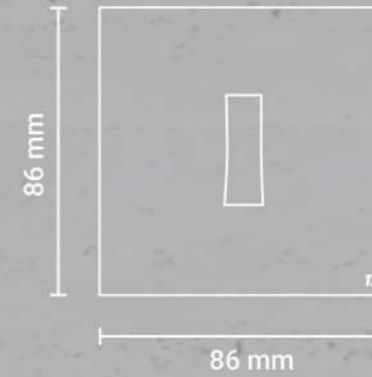

Installation Guide

Specifications

Material: Stainless Steel   Color: White

METAL BASE
PURE COPPER CONTACTS

LIGHT SWITCHES

10AX 250V
1 Gang Bell
Press Switch

10AX 250V
1 Gang 2 Way
Switch

10AX 250V
2 Gang 2 Way
Switch

10AX 250V
3 Gang 2 Way
Switch

10AX 250V
4 Gang 2 Way
Switch

10AX 250V
6 Gang 2 Way
Switch

COMBINATION SWITCHES

1 Gang 1000W
Light Dimmer

1 Gang
Fan Speed
Controller

2 Gang
Fan Speed
Controller

ELECTRICAL SOCKETS

13A 250V
1 Gang 3 Pin
Switched
Universal Socket
Shuttered with
Earth

13A 250V
Twin Gang 3 Pin
Switched Universal
Socket
Shuttered with
Earth

16A 250V
1 Gang Socket
with
Shutter & Earth

45A 250V
1 Gang Double
Pole Switch
with
Neon & Earth

1Gang
Telephone
Outlet
with Shutter

1Gang
Category 6
Data Outlet
with Shutter

20W
Fast Charge
USB+Type-C

SERENE