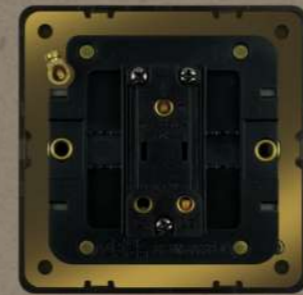

Material: Stainless Steel
Color: Silver

METAL BASE
PURE COPPER CONTACTS

LIGHT SWITCHES

COMBINATION SWITCHES

ELECTRICAL SOCKETS

TITAN

TITAN

Installation Guide

Specifications

Material: Stainless Steel
Color: Black

METAL BASE
PURE COPPER CONTACTS

LIGHT SWITCHES

- 10AX 250V 1 Gang 2 Way Switch
- 10AX 250V 1 Gang 2 Way Switch
- 10AX 250V 2 Gang 2 Way Switch
- 10AX 250V 3 Gang 2 Way Switch
- 10AX 250V 4 Gang 2 Way Switch
- 10AX 250V 6 Gang 2 Way Switch

COMBINATION SWITCHES

- 1 Gang 1000W Light Dimmer
- 1 Gang Fan Speed Controller
- 2 Gang Fan Speed Controller

ELECTRICAL SOCKETS

- 13A 250V 1 Gang 3 Pin Switched Universal Socket Shuttered with Earth
- 13A 250V Twin Gang 3 Pin Switched Universal Socket Shuttered with Earth
- 15A 250V 1 Gang Socket with Shutter & Earth
- 45A 250V 1 Gang Double Pole Switch with Neon & Earth
- 1Gang Telephone Outlet with Shutter
- 1Gang Category 6 Data Outlet with Shutter
- 20W Fast Charge USB+Type-C

Installation Guide

Specifications

Material: Stainless Steel
Color: Gold

METAL BASE
PURE COPPER CONTACTS

LIGHT SWITCHES

- 10AX 250V 1 Gang Bell Press Switch
- 10AX 250V 1 Gang 2 Way Switch
- 10AX 250V 2 Gang 2 Way Switch
- 10AX 250V 3 Gang 2 Way Switch
- 10AX 250V 4 Gang 2 Way Switch
- 10AX 250V 6 Gang 2 Way Switch