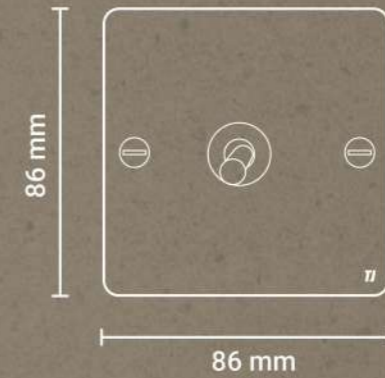

Specifications

Material: Stainless Steel
Color: Black

METAL BASE
PURE COPPER CONTACTS

LIGHT SWITCHES

- 10AX 250V 1 Gang 2 Way Switch
- 10AX 250V 1 Gang 2 Way Switch
- 10AX 250V 2 Gang 2 Way Switch
- 10AX 250V 3 Gang 2 Way Switch
- 10AX 250V 4 Gang 2 Way Switch
- 10AX 250V 6 Gang 2 Way Switch

Installation Guide

Specifications

Material: Stainless Steel
Color: Gold

METAL BASE
PURE COPPER CONTACTS

LIGHT SWITCHES

- 10AX 250V 1 Gang Bell Press Switch
- 10AX 250V 1 Gang 2 Way Switch
- 10AX 250V 2 Gang 2 Way Switch
- 10AX 250V 3 Gang 2 Way Switch
- 10AX 250V 4 Gang 2 Way Switch
- 10AX 250V 6 Gang 2 Way Switch