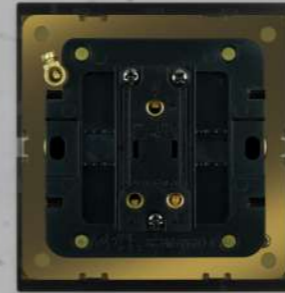

1Gang
Telephone Outlet
with Shutter

1Gang
Category 6
Data Outlet
with Shutter

20W
Fast Charge
USB+Type-C

SERENE

Installation Guide

Specifications

Material: Stainless Steel Color: Chrome

METAL BASE
PURE COPPER CONTACTS

LIGHT SWITCHES

10AX 250V
1 Gang Bell
Press Switch

10AX 250V
1 Gang 2 Way
Switch

10AX 250V
2 Gang 2 Way
Switch

10AX 250V
3 Gang 2 Way
Switch

10AX 250V
4 Gang 2 Way
Switch

10AX 250V
6 Gang 2 Way
Switch

COMBINATION SWITCHES