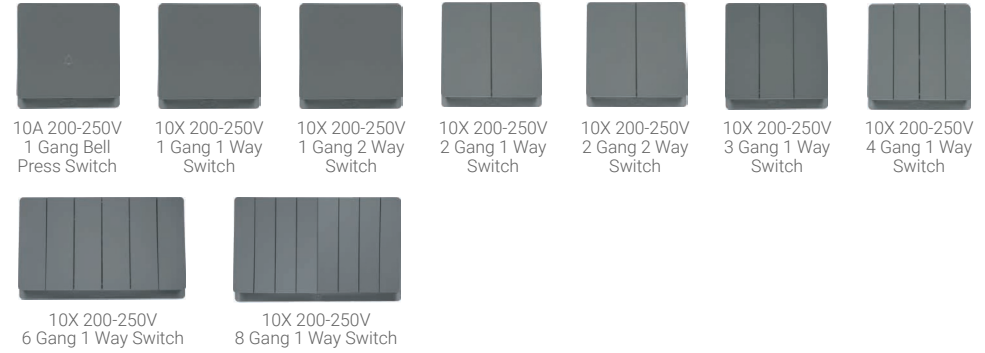

LIGHT SWITCHES