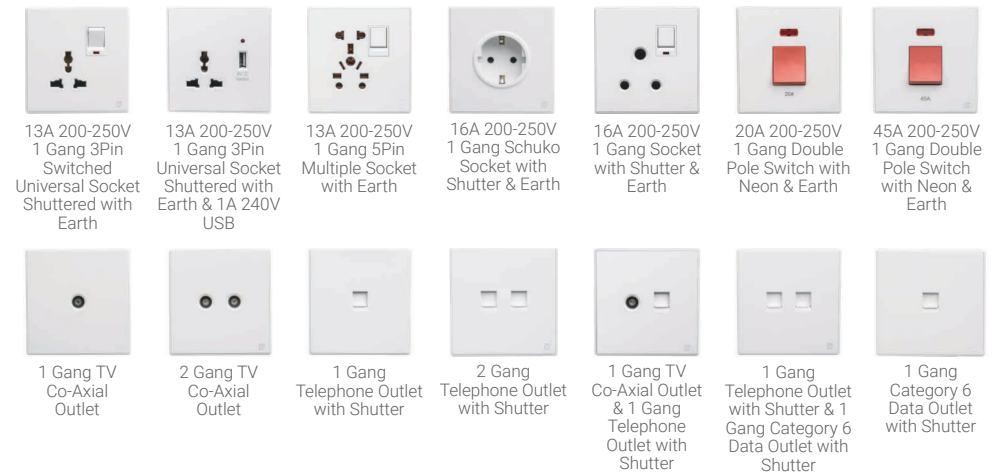

METAL BASE | PURE COPPER CONTACTS

LIGHT SWITCHES

COMBINATION SWITCHES

ELECTRICAL SOCKETS

V9

REJUVENATING BASICS

Specifications

Material
Polycarbonate