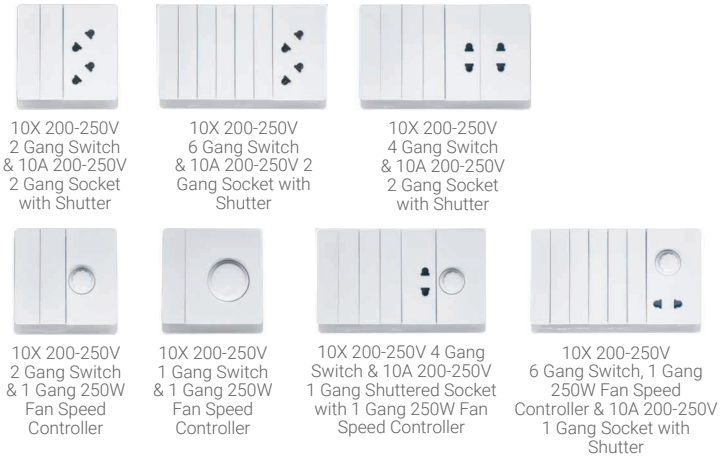

COMBINATION SWITCHES

10X 200-250V 2 Gang Switch & 10A 200-250V 2 Gang Socket with Shutter
10X 200-250V 6 Gang Switch & 10A 200-250V 2 Gang Socket with Shutter
10X 200-250V 4 Gang Switch & 10A 200-250V 2 Gang Socket with Shutter
10X 200-250V 2 Gang Switch & 1 Gang 250W Fan Speed Controller
10X 200-250V 1 Gang Switch & 1 Gang 250W Fan Speed Controller
10X 200-250V 4 Gang Switch & 10A 200-250V 1 Gang Shuttered Socket with 1 Gang 250W Fan Speed Controller
10X 200-250V 6 Gang Switch, 1 Gang 250W Fan Speed Controller & 10A 200-250V 1 Gang Socket with Shutter