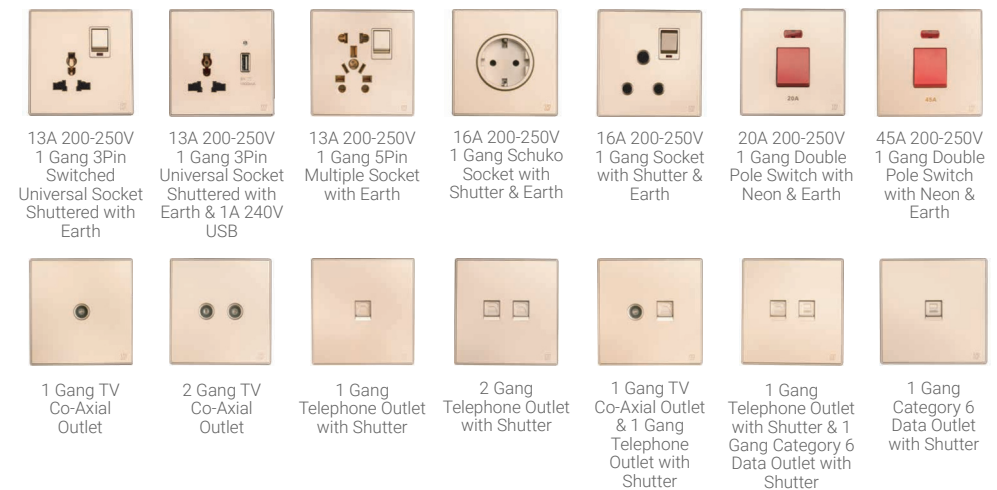

Color
Gold

METAL BASE | PURE COPPER CONTACTS

LIGHT SWITCHES

COMBINATION SWITCHES

ELECTRICAL SOCKETS

V9

REJUVENATING BASICS

Specifications