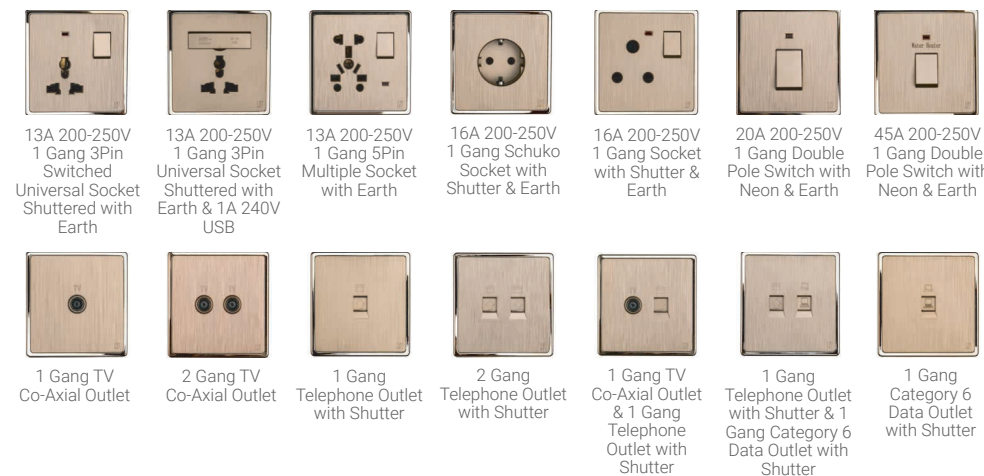

V1

BOLDLY AT THE TOP

Specifications

Material
Polycarbonate

Color
Gold

METAL BASE | PURE COPPER CONTACTS

LIGHT SWITCHES

COMBINATION SWITCHES

ELECTRICAL SOCKETS

V5

POWERFULLY FINE LINED

Specifications

Material
Polycarbonate

Color
Grey

METAL BASE | PURE COPPER CONTACTS

LIGHT SWITCHES

10A 200-250V
1 Gang Bell
Press Switch

10AX 200-250V
1 Gang 1 Way
Switch

10AX 200-250V
1 Gang 2 Way
Switch

10AX 200-250V
2 Gang 1 Way
Switch

10AX 200-250V
2 Gang 2 Way
Switch

10AX 200-250V
3 Gang 1 Way
Switch