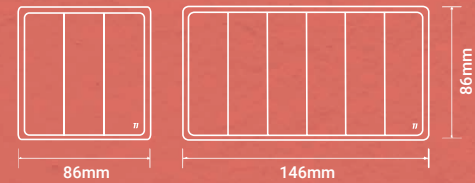

1 Gang
Category 6
Data Outlet
with Shutter

Light Sensor

Satellite

V8

FOR THE LOVE OF WHITE

Specifications

Material
Polycarbonate

Color
White