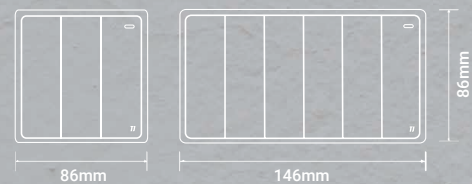

V1

BOLDLY AT THE TOP

Specifications

Material
Polycarbonate

Color
Gold

METAL BASE | PURE COPPER CONTACTS

LIGHT SWITCHES

COMBINATION SWITCHES