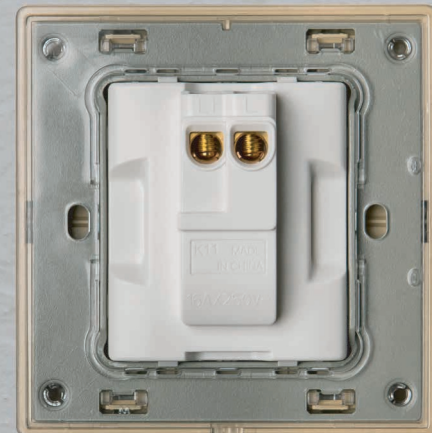

Specifications

Material
Polycarbonate

Color
Gold