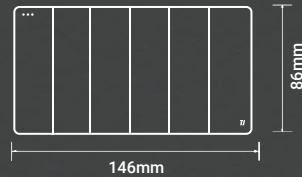

ELECTRICAL SOCKETS

V3

INNOVATION REIMAGINED

Specifications

Material
Polycarbonate

Color
Grey

METAL BASE | PURE COPPER CONTACTS

LIGHT SWITCHES