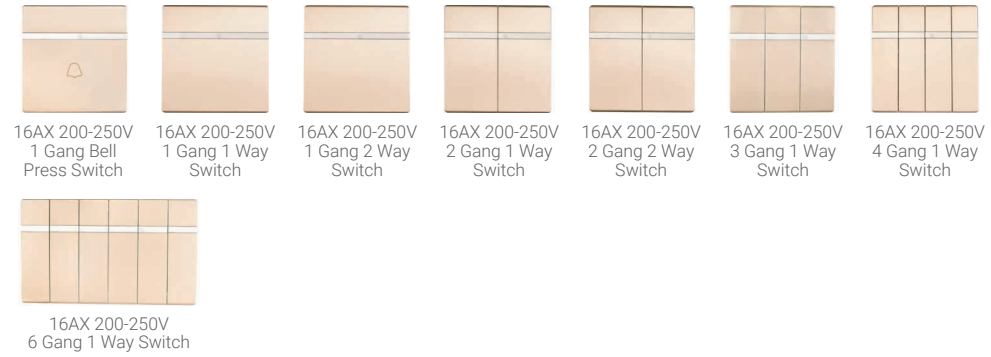

LIGHT SWITCHES