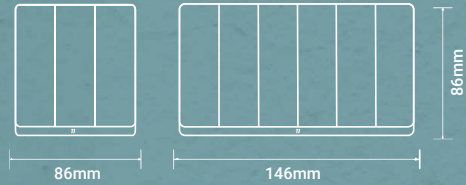

Specifications

Material
Polycarbonate

Color
White

METAL BASE | PURE COPPER CONTACTS