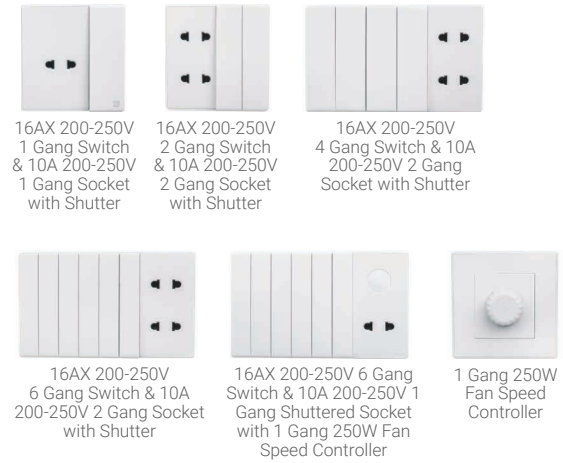

COMBINATION SWITCHES