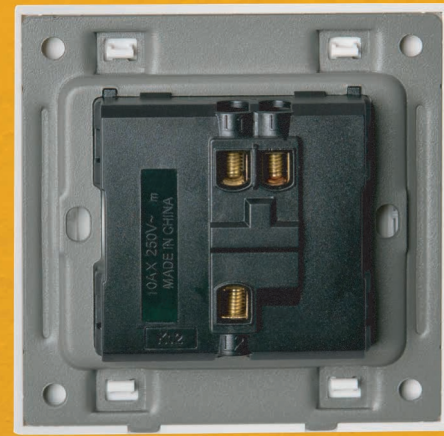

SIMPLY MODERN

Specifications

Material
Polycarbonate

Color
White

METAL BASE | PURE COPPER CONTACTS

LIGHT SWITCHES

COMBINATION SWITCHES

ELECTRICAL SOCKETS

V1

BOLDLY AT THE TOP

Specifications

Material
Polycarbonate

Color
Gold

METAL BASE | PURE COPPER CONTACTS

LIGHT SWITCHES

COMBINATION SWITCHES

ELECTRICAL SOCKETS

V5

POWERFULLY FINE LINED

Specifications

Material
Polycarbonate

Color
Grey

METAL BASE | PURE COPPER CONTACTS

LIGHT SWITCHES

10A 200-250V
1 Gang Bell
Press Switch

10AX 200-250V
1 Gang 1 Way
Switch

10AX 200-250V
1 Gang 2 Way
Switch

10AX 200-250V
2 Gang 1 Way
Switch

10AX 200-250V
2 Gang 2 Way
Switch

10AX 200-250V
3 Gang 1 Way
Switch