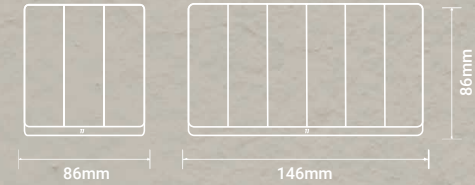

V11

COLLECTING MEMORIES

Specifications

Material
Polycarbonate

Color
Grey

METAL BASE | PURE COPPER CONTACTS

LIGHT SWITCHES

COMBINATION SWITCHES