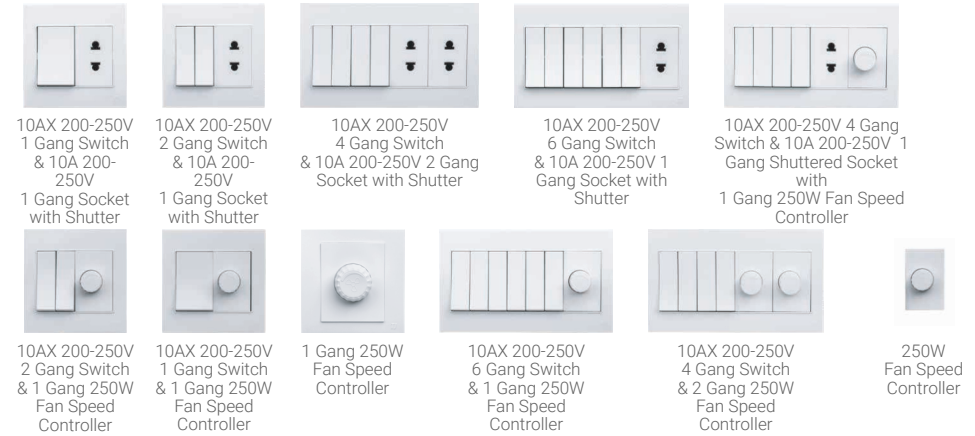

SIMPLY MODERN

Specifications

Material
Polycarbonate

Color
White

METAL BASE | PURE COPPER CONTACTS

LIGHT SWITCHES

COMBINATION SWITCHES

ELECTRICAL SOCKETS

V1

BOLDLY AT THE TOP

Specifications

Material
Polycarbonate

Color
Gold

METAL BASE | PURE COPPER CONTACTS

LIGHT SWITCHES

COMBINATION SWITCHES