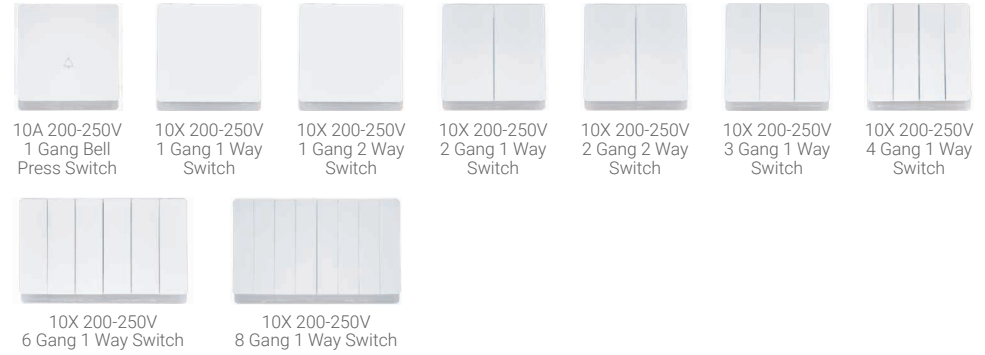

1 Gang
Telephone Outlet
with Shutter & 1
Gang Category 6
Data Outlet with
Shutter

1 Gang
Category 6
Data Outlet
with Shutter

V10

THE CHANGE YOU NEED

Specifications

Material
Polycarbonate

Color
White

METAL BASE | PURE COPPER CONTACTS

LIGHT SWITCHES

10A 200-250V 1 Gang Bell Press Switch
 10X 200-250V 1 Gang 1 Way Switch
 10X 200-250V 1 Gang 2 Way Switch
 10X 200-250V 2 Gang 1 Way Switch
 10X 200-250V 2 Gang 2 Way Switch
 10X 200-250V 3 Gang 1 Way Switch
 10X 200-250V 4 Gang 1 Way Switch
 10X 200-250V 6 Gang 1 Way Switch
 10X 200-250V 8 Gang 1 Way Switch