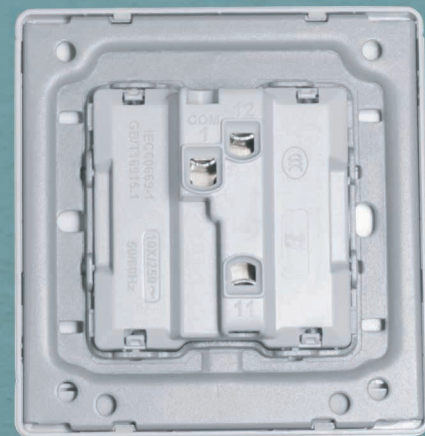

Specifications

Material
Polycarbonate

Color
White

METAL BASE | PURE COPPER CONTACTS