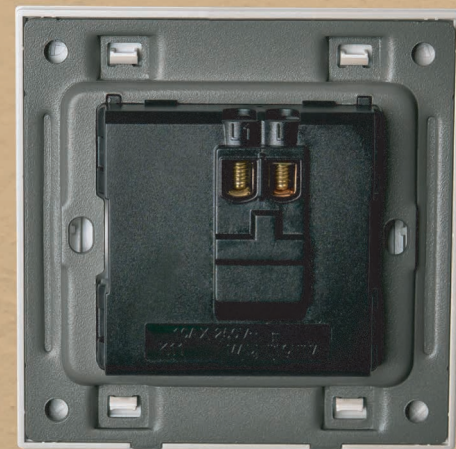

Color
White

METAL BASE | PURE COPPER CONTACTS

LIGHT SWITCHES

10A 200-250V
1 Gang Bell
Press Switch

10AX 200-250V
2 Gang 1 Way
Switch

10AX 200-250V
1 Gang 2 Way
Switch

10AX 200-250V
2 Gang 1 Way
Switch

10AX 200-250V
2 Gang 2 Way
Switch