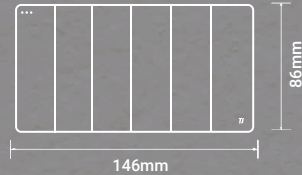

Specifications

Material
Polycarbonate

Color
Black

METAL BASE | PURE COPPER CONTACTS

LIGHT SWITCHES

ELECTRICAL SOCKETS