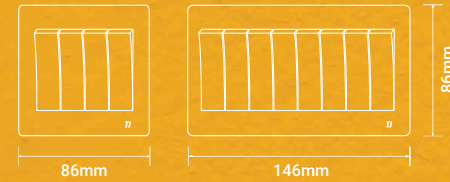

Specifications

Material
Polycarbonate

Color
White