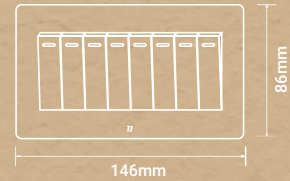

Color
White

METAL BASE | PURE COPPER CONTACTS

LIGHT SWITCHES

10A 200-250V
1 Gang Bell
Press Switch

10AX 200-250V
2 Gang 1 Way
Switch

10AX 200-250V
1 Gang 2 Way
Switch

10AX 200-250V
2 Gang 1 Way
Switch

10AX 200-250V
2 Gang 2 Way
Switch