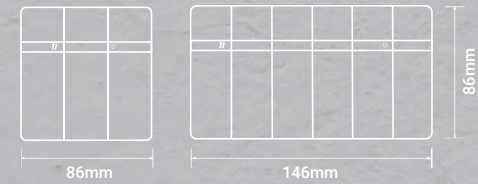

Specifications

Material
Polycarbonate

Color
Gold