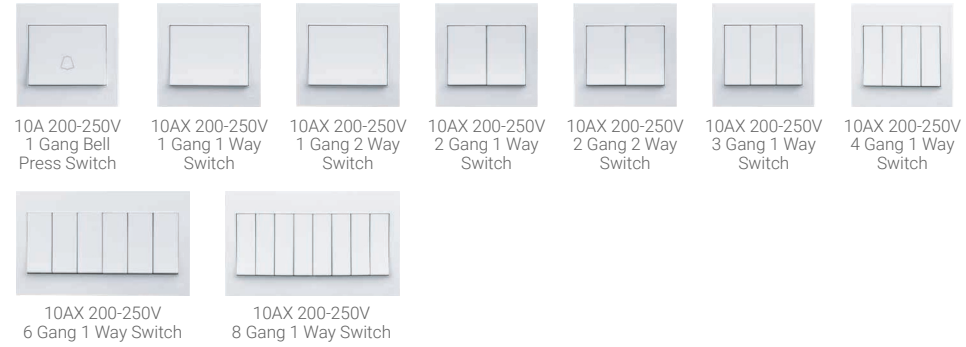

LIGHT SWITCHES