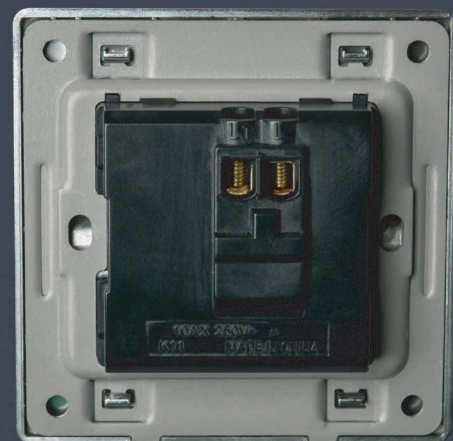

V1

BOLDLY AT THE TOP

Specifications

Material
Polycarbonate

Color
Gold

METAL BASE | PURE COPPER CONTACTS

LIGHT SWITCHES

COMBINATION SWITCHES

ELECTRICAL SOCKETS

V5

POWERFULLY FINE LINED

Specifications

Material
Polycarbonate

Color
Grey

METAL BASE | PURE COPPER CONTACTS

LIGHT SWITCHES

10A 200-250V
1 Gang Bell
Press Switch

10AX 200-250V
1 Gang 1 Way
Switch

10AX 200-250V
1 Gang 2 Way
Switch

10AX 200-250V
2 Gang 1 Way
Switch

10AX 200-250V
2 Gang 2 Way
Switch

10AX 200-250V
3 Gang 1 Way
Switch

10AX 200-250V
4 Gang 1 Way
Switch

10AX 200-250V
6 Gang 1 Way
Switch

10AX 200-250V
8 Gang 1 Way
Switch

COMBINATION SWITCHES

10AX 200-250V
1 Gang Switch
& 10A 200-250V
1 Gang Socket
with Shutter

10AX 200-250V
2 Gang Switch
& 10A 200-250V
2 Gang Socket
with Shutter