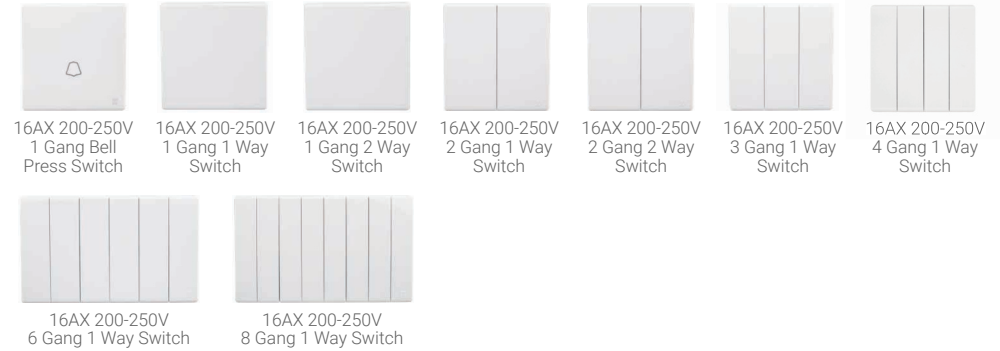

LIGHT SWITCHES