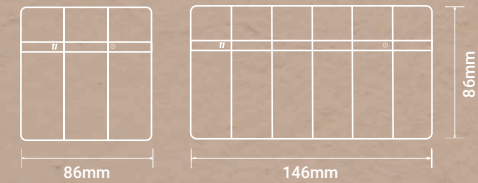

Specifications

Material
Polycarbonate

Color
Chocolate

METAL BASE | PURE COPPER CONTACTS

LIGHT SWITCHES

COMBINATION SWITCHES

ELECTRICAL SOCKETS