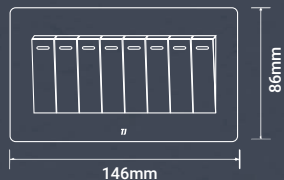

ELECTRICAL SOCKETS

V5

POWERFULLY FINE LINED

Specifications

Material
Polycarbonate

Color
Grey

METAL BASE | PURE COPPER CONTACTS

LIGHT SWITCHES